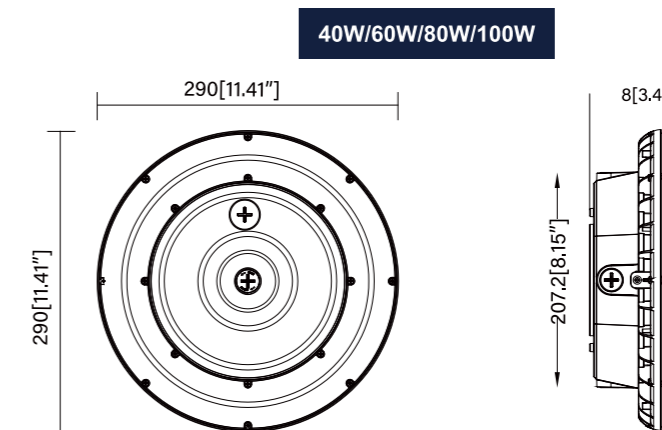

DIMENSIONS

ADDITIONAL ACCESSORY