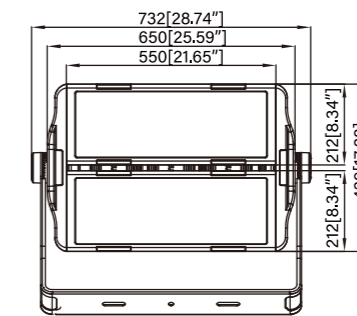

800W/1000W/1200W