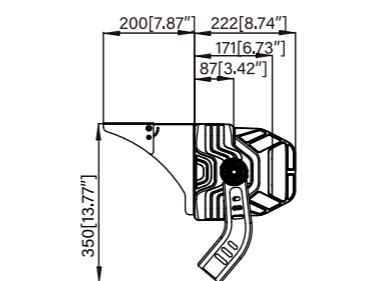

DIMENSIONS

400W/500W/600W