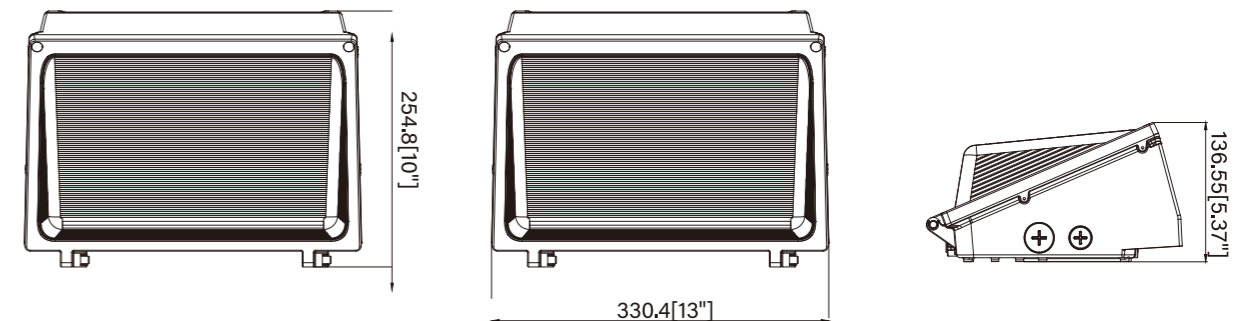

DIMENSIONS

ADDITIONAL ACCESSORY