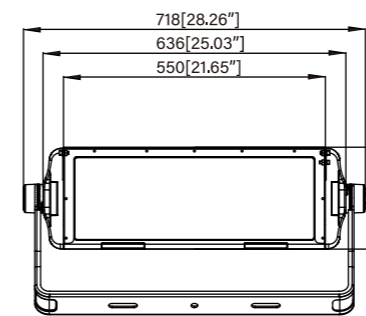

DIMENSIONS

400W/500W/600W