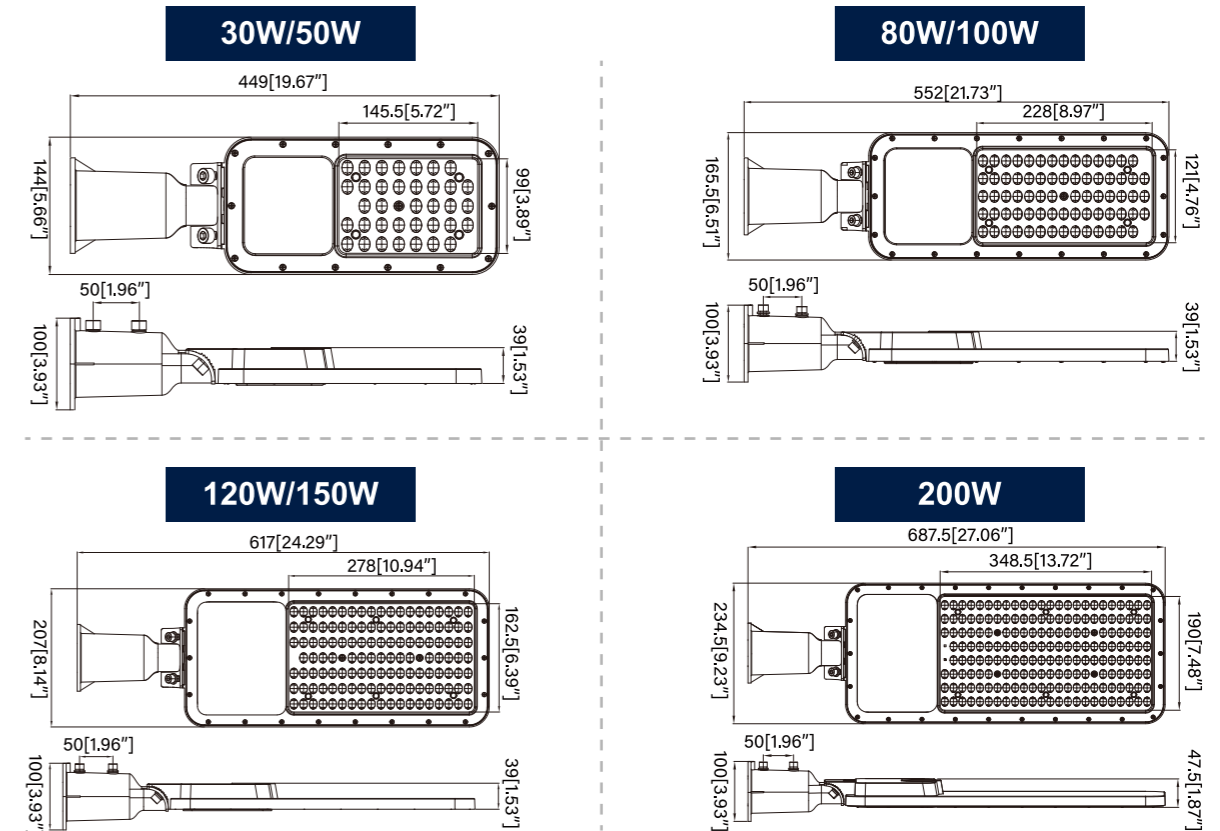

DIMENSIONS