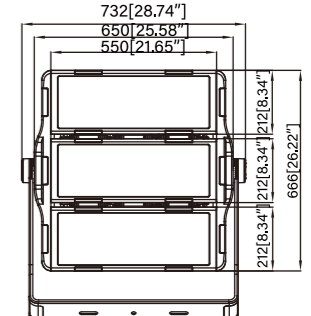

DIMENSIONS

400W/500W/600W

800W/1000W/1200W

1500W/1800W

LED Stadium Light

Features:

- 150LPW.
- 0-10V dimming.
- UL cUL DLC 5.1 Premium listed.
- Die-cast aluminum housing with powder coat finish.
- UV stabilized polycarbonate lens.

DIMENSIONS

	A	B	C
60W/80W/100W	160.5[6.32"]	112[4.41"]	260[10.24"]
150W	167[6.57"]	118.5[4.67"]	280[11.02"]
200W/240W	176[6.93"]	127.5[5.02"]	338[13.31"]
300W	184.5[7.26"]	136[5.35"]	338[13.31"]
300W(HV)	185.9[7.32"]	137.5[5.41"]	338[13.31"]