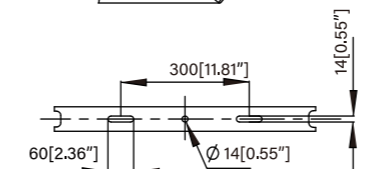

DIMENSIONS

400W/500W/600W