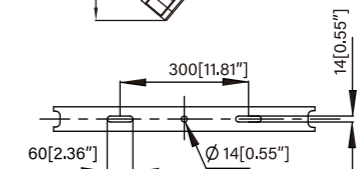

800W/1000W/1200W