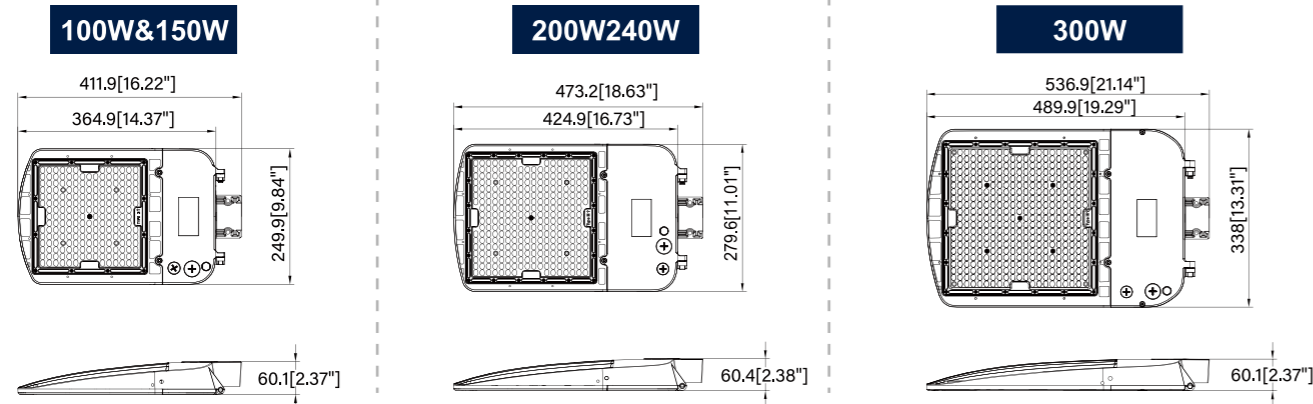

DIMENSIONS