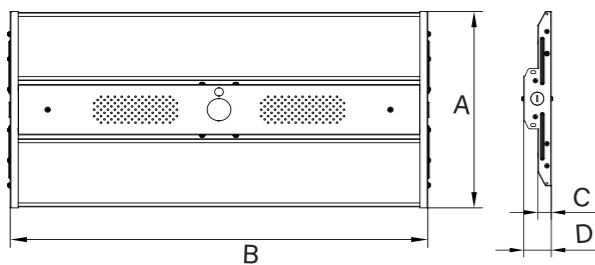

DIMENSIONS

Part No.	A	B	C	D
LHB06-80W	299.9 [11.81"]	599.9 [23.62"]	23.1 [0.91"]	47.4 [1.87"]
LHB06110W				
LHB06-165W				
LHB06-220W	359.9 [14.17"]	599.9 [23.62"]	23.1 [0.91"]	47.4 [1.87"]
LHB06-225W	359.9 [14.17"]	599.9 [23.62"]	23.1 [0.91"]	47.4 [1.87"]
LHB06-300W	359.9 [14.17"]	599.9 [23.62"]	23.1 [0.91"]	47.4 [1.87"]

ADDITIONAL ACCESSORY