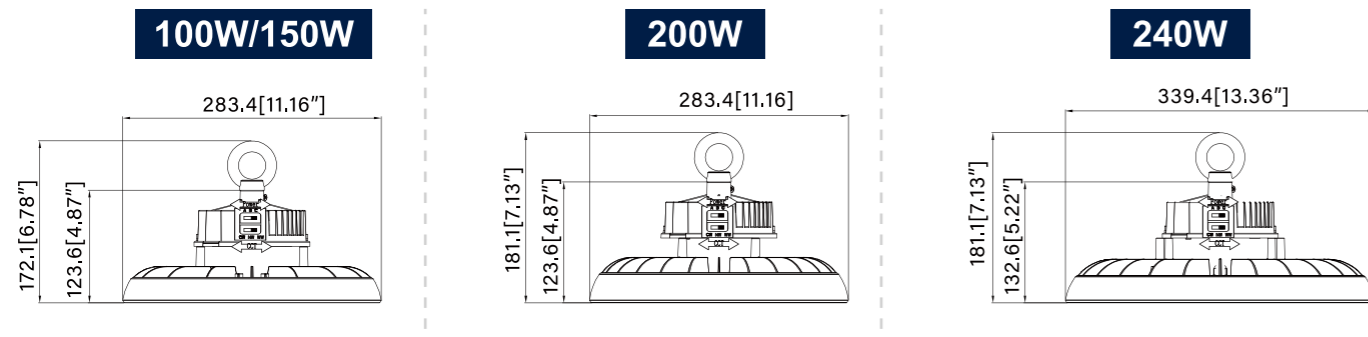

DIMENSIONS

ADDITIONAL ACCESSORY