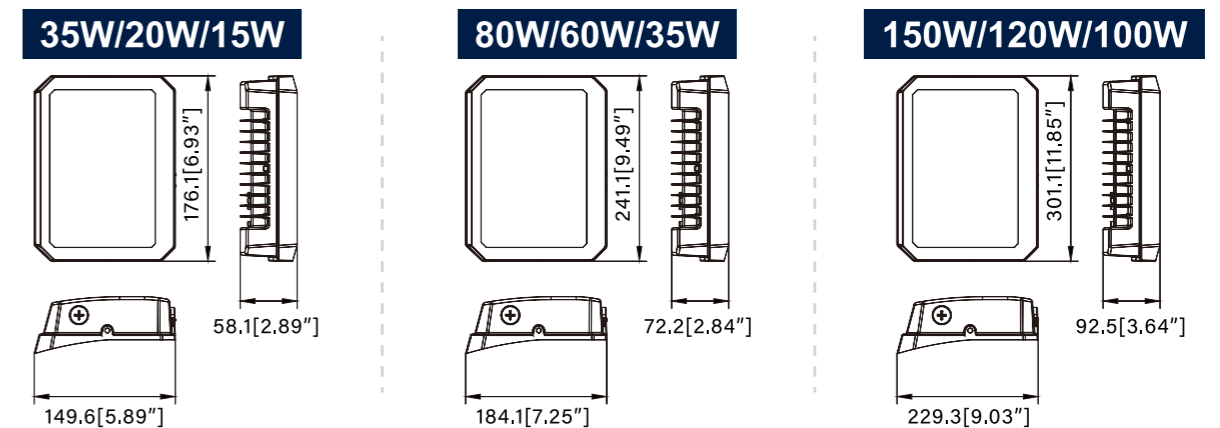

DIMENSIONS

ADDITIONAL ACCESSORY