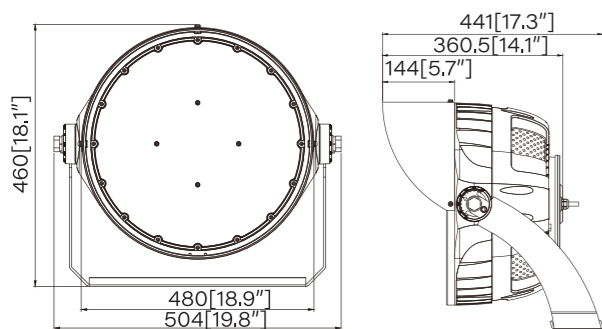

DIMENSIONS

300W-600W