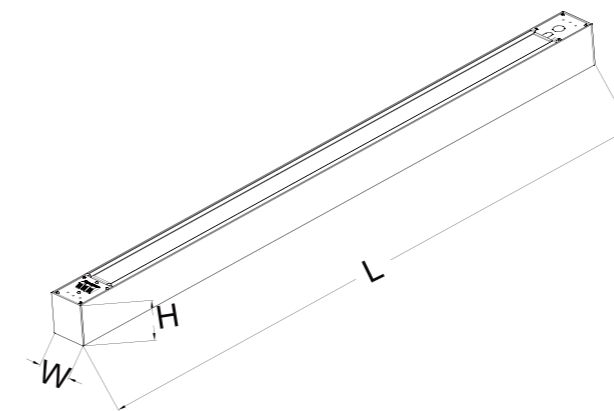

DIMENSIONS

Model	LxWxH
LS01-4FT40/32/24W	1219.2x70x80(mm)/48"x2.75"x3.14"
LS01-4FT50/40/30 W	

MOUNTING OPTIONS

X linear lamp

T linear lamp

L linear lamp

LED Panel Light

SPECIFICATIONS