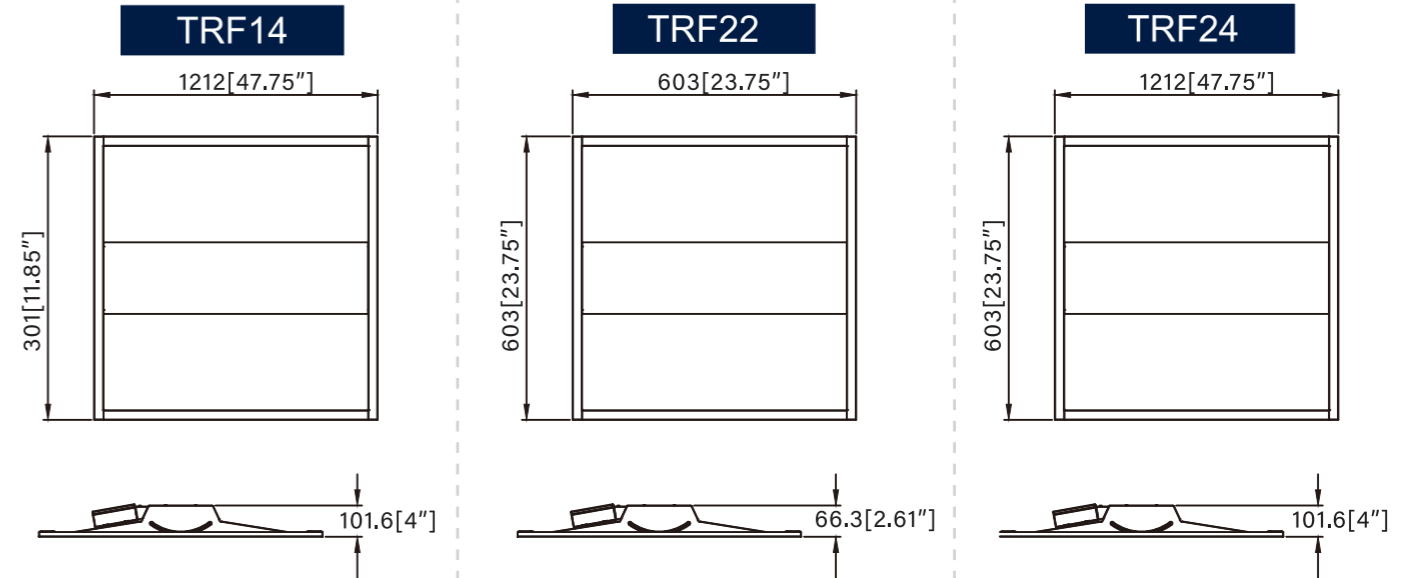

DIMENSIONS