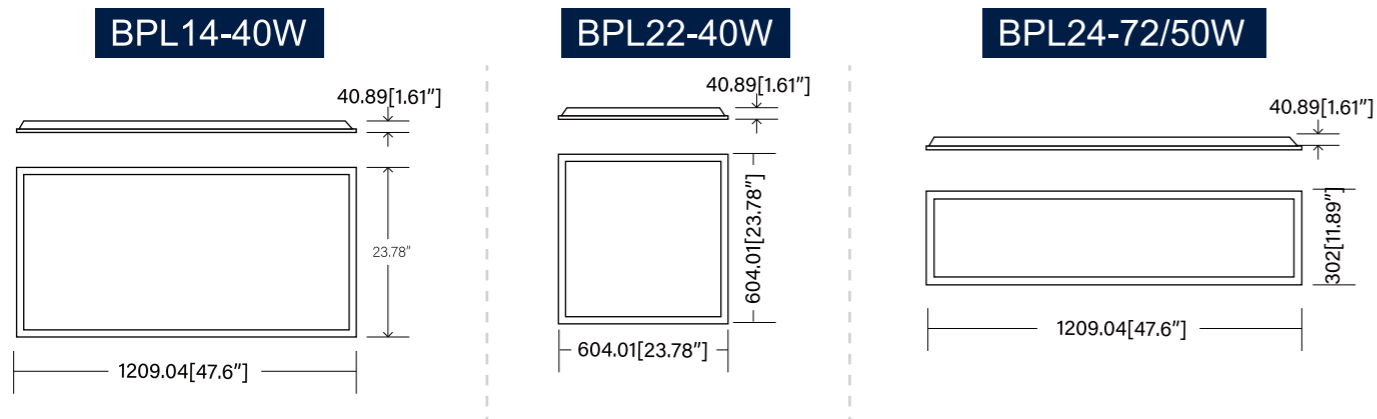

DIMENSIONS