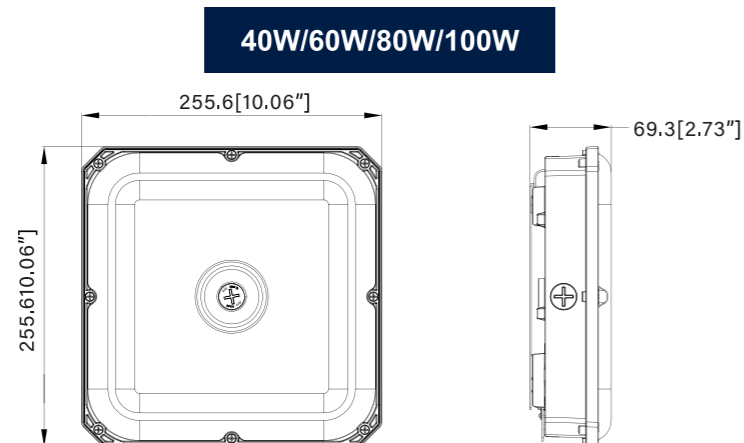

DIMENSIONS