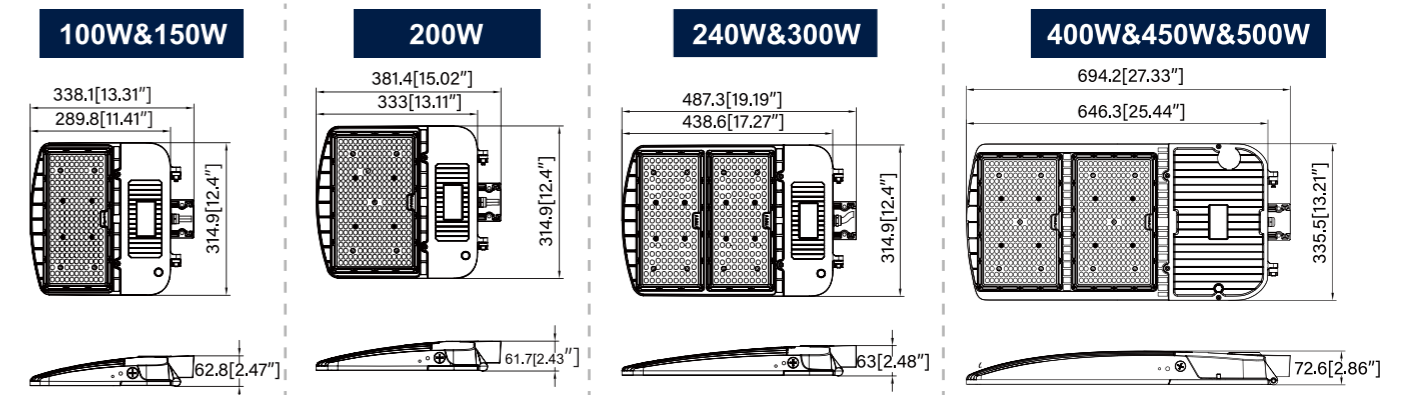

DIMENSIONS