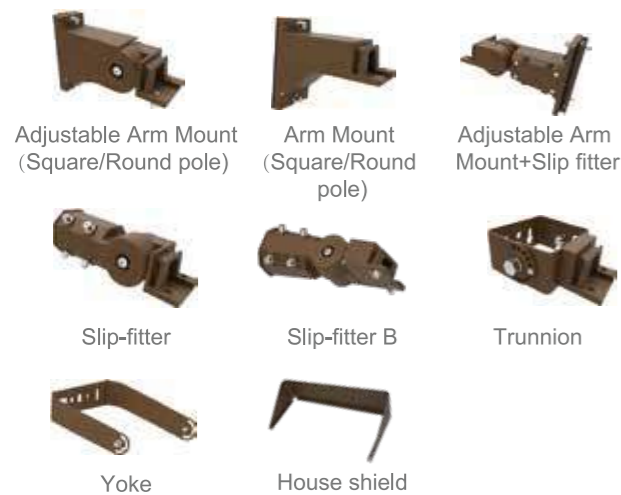

MOUNTING OPTIONS