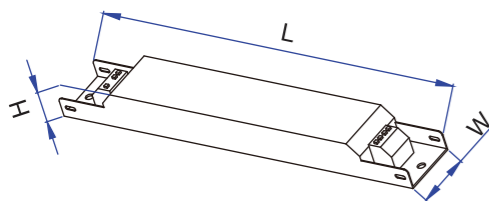

Driver Size

Part No.	L	W	H
TRS2X2-40W	277.6[10.93"]	29.9[1.18"]	22.09[0.87"]
TRS1*4-30W	344.9[13.58"]	29.9[1.18"]	23.87[0.94"]
TRS2*4-50W