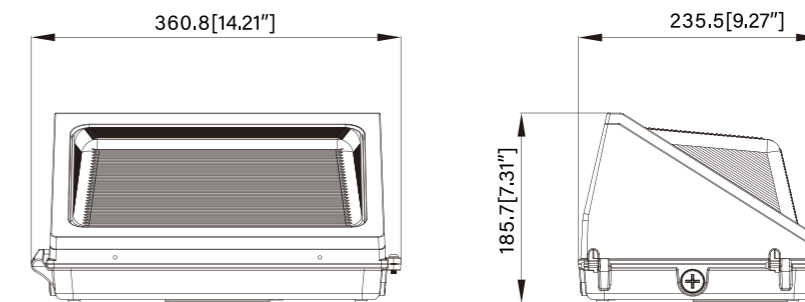

DIMENSIONS