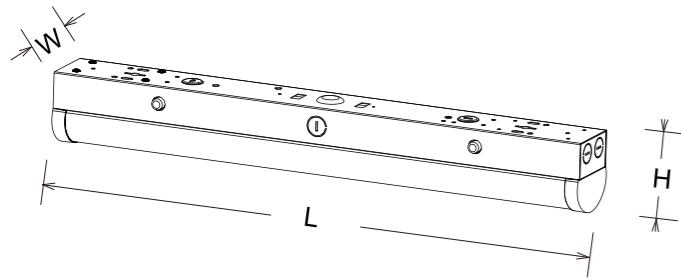

DIMENSIONS

Model	LxWxH
SP05-2FTXX	609x74x83(mm)/23.98"x2.91"x3.24"
SP05-4FTXX	1185x74x83(mm)/46.65"x2.91"x3.27"
SP05-8FTXX	2438x74x83(mm)95.98"x2.91"x3.27"

ADDITIONAL ACCESSORY