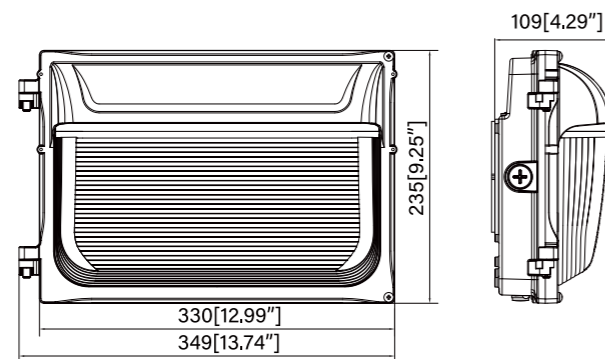

DIMENSIONS

ADDITIONAL ACCESSORY