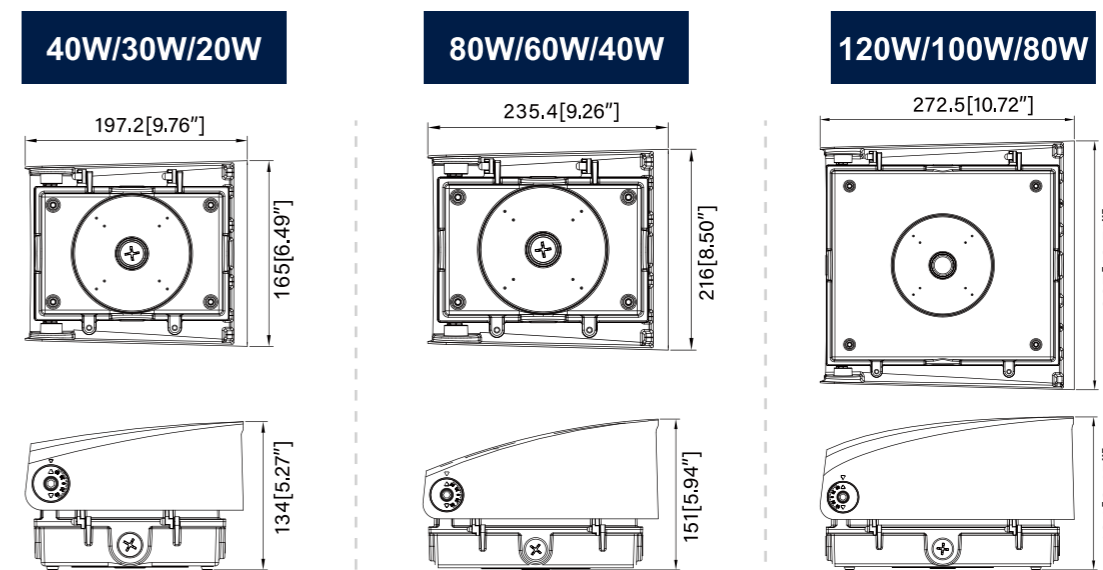

DIMENSIONS

ADDITIONAL ACCESSORY