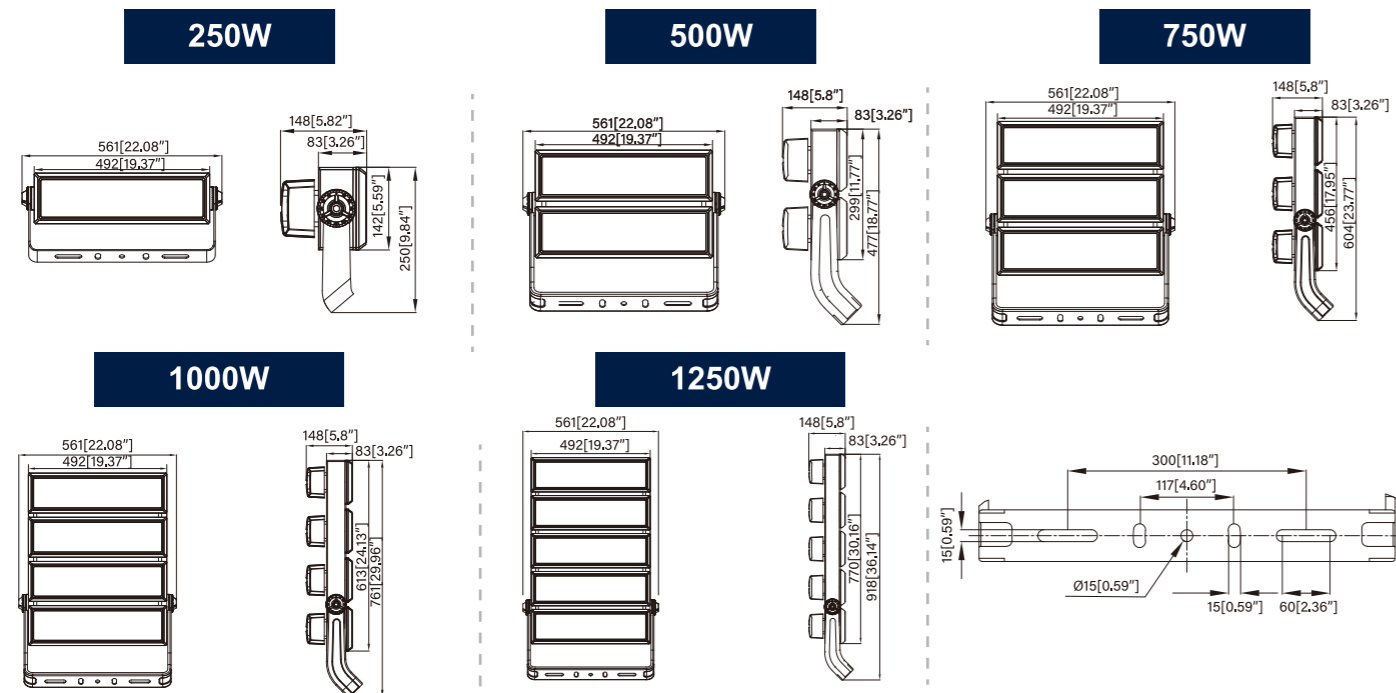

DIMENSIONS