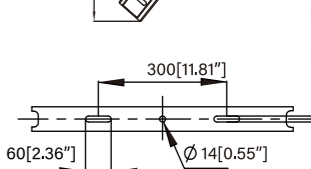

DIMENSIONS

400W/500W/600W

800W/1000W/1200W

1500W/1800W

LED Stadium Light

Features:

- 150LPW.
- 0-10V dimming.
- UL cUL DLC 5.1 Premium listed.
- Die-cast aluminum housing with powder coat finish.
- UV stabilized polycarbonate lens.

DIMENSIONS

	A	B	C
60W/80W/100W	160.5[6.32"]	112[4.41"]	260[10.24"]
150W	167[6.57"]	118.5[4.67"]	280[11.02"]
200W/240W	176[6.93"]	127.5[5.02"]	338[13.31"]
300W	184.5[7.26"]	136[5.35"]	338[13.31"]
300W(HV)	185.9[7.32"]	137.5[5.41"]	338[13.31"]