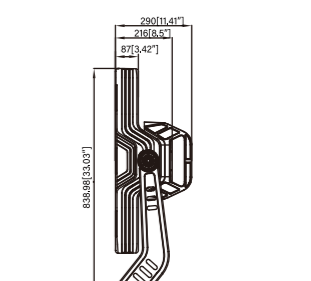

DIMENSIONS

400W/500W/600W

800W/1000W/1200W

1500W/1800W

LED Stadium Light

Features:

- 150LPW.
- 0-10V dimming.
- UL cUL DLC 5.1 Premium listed.
- Die-cast aluminum housing with powder coat finish.
- UV stabilized polycarbonate lens.