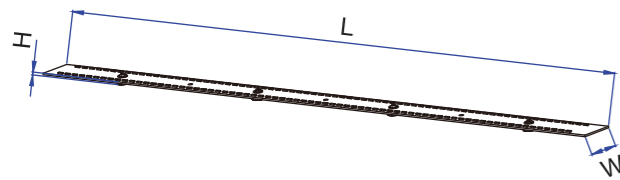

DIMENSIONS

Part No.	L	W	H
TRS2X2-40W	530[20.87"]	84.07[3.31"]	6.09[0.24"]
TRS1*4-30W	1060[41.73"]	84.07[3.31"]	6.09[0.24"]
TRS2*4-50W			

Driver Size

Part No.	L	W	H
TRS2X2-40W	277.6[10.93"]	29.9[1.18"]	22.09[0.87"]
TRS1*4-30W	344.9[13.58"]	29.9[1.18"]	23.87[0.94"]
TRS2*4-50W			