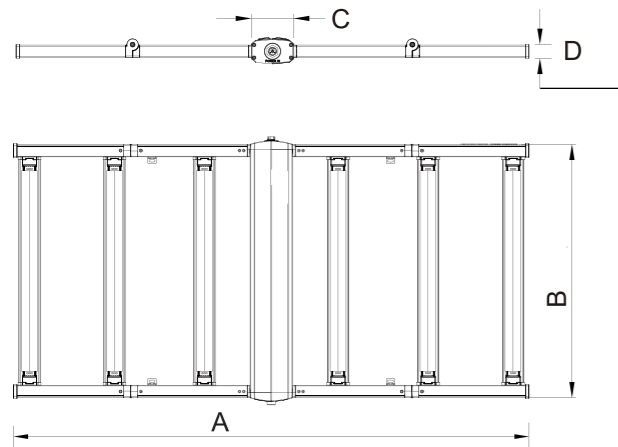

DIMENSIONS

Model	Diameter
FCL25W	70x120(mm)/2.76"x1.72"
FCL40/60W	90x220(mm)/3.54"x8.66"
FCL80/100W	105x255(mm)/4.13"x10.04"

LED Grow Light

SPECIFICATIONS

Part No	Power	Luminous Flux	PPE	CRI	Spectrum	Input Voltage
GL-03-320-H-ID-10D	320W	832 μ mol/s	2.6 μ mol/J	> 80	Customize Spectrum 120°	AC120-277V
GL-03-420-H-ID-10D	420W	1092 μ mol/s				
GL-03-740-H-ID-10D	740W	1924 μ mol/s				
GL-03-1000-H-ID-10D	1000W	2600 μ mol/s				

DIMENSIONS

Part No.	A	B	C	D
GL-03-320	1219.4[48.01"]	600[23.62"]	100[3.94"]	33.8[1.33"]
GL-03-420	1219.4[48.01"]	900[35.43"]	100[3.94"]	33.8[1.33"]
GL-03-740	1219.4[48.01"]	1092[42.99"]	100[3.94"]	33.8[1.33"]
G-03-1000	182.8[71.96"]	1092[42.99"]	100[3.94"]	33.8[1.33"]

DIMENSIONS