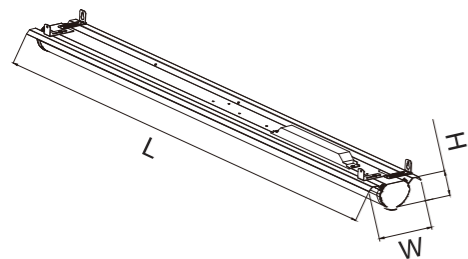

DIMENSIONS