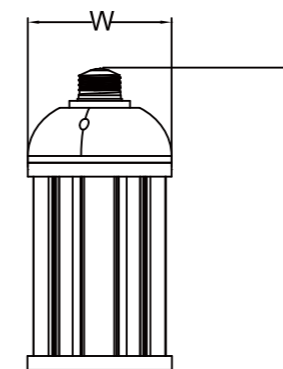

DIMENSIONS

Part No.	L	W	H
TRS2X2-40W	530[20.87"]	84.07[3.31"]	6.09[0.24"]
TRS1*4-30W	1060[41.73"]	84.07[3.31"]	6.09[0.24"]
TRS2*4-50W			

Driver Size

Part No.	L	W	H
TRS2X2-40W	277.6[10.93"]	29.9[1.18"]	22.09[0.87"]
TRS1*4-30W	344.9[13.58"]	29.9[1.18"]	23.87[0.94"]
TRS2*4-50W			

LED Corn Light Bulb

SPECIFICATIONS

Part No	Power	Luminous Flux	CRI	PPE	PPF	Viewing Angle	Input Voltage
LX-FCL-25W	25W	2625lm	> 80	1.9 μmol/J	47.5 μmol/s	90°	AC100-277V
LX-FCL-40W	40W	4200lm		1.9 μmol/J	76 μmol/s		
LX-FCL-60W	60W	6300lm		1.9 μmol/J	114 μmol/s		
LX-FCL-80W	80W	8400lm		1.9 μmol/J	152 μmol/s		
LX-FCL-100W	100W	10500lm		1.9 μmol/J	190 μmol/s		

DIMENSIONS

Model	Diameter
FCL25W	70x120(mm)/2.76"x1.72"
FCL40/60W	90x220(mm)/3.54"x8.66"
FCL80/100W	105x255(mm)/4.13"x10.04"

LED Grow Light

SPECIFICATIONS

Part No	Power	Luminous Flux	PPE	CRI	Spectrum	Input Voltage
GL-03-320-H-ID-10D	320W	832 μ mol/s	2.6 μ mol/J	> 80	Customize Spectrum 120°	AC120-277V
GL-03-420-H-ID-10D	420W	1092 μ mol/s				
GL-03-740-H-ID-10D	740W	1924 μ mol/s				
GL-03-1000-H-ID-10D	1000W	2600 μ mol/s				