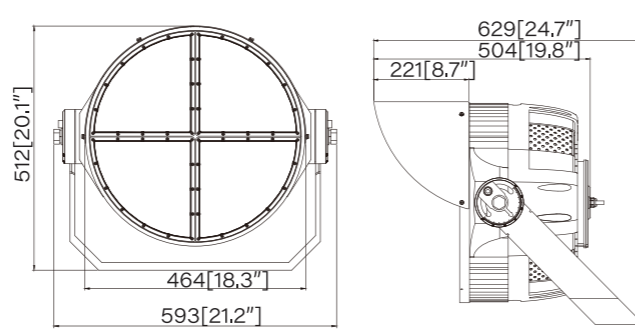

800W-1200W