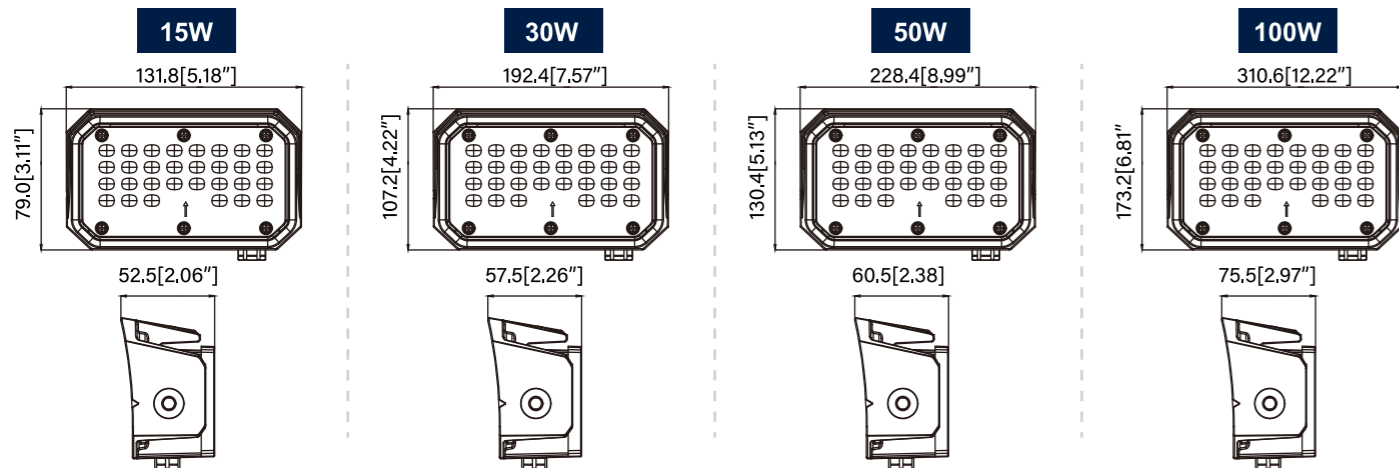

DIMENSIONS