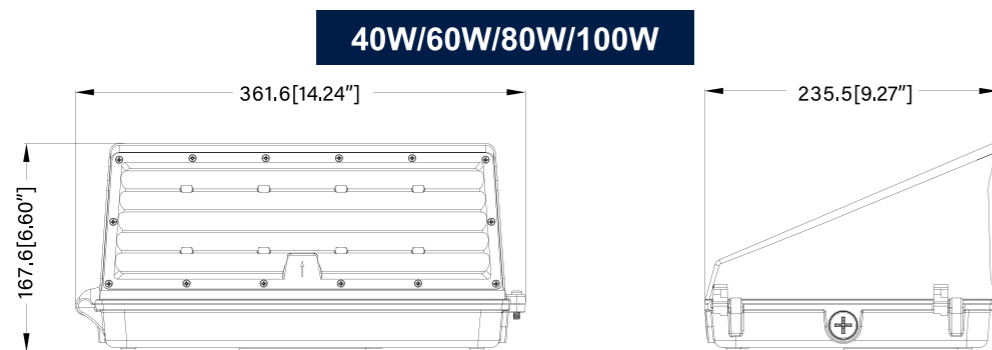

DIMENSIONS

ADDITIONAL ACCESSORY