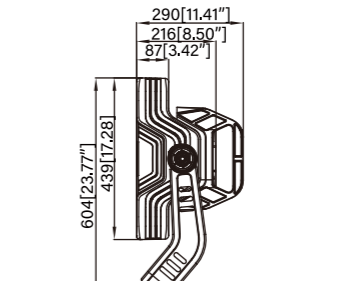

DIMENSIONS

300W-600W

800W-1200W

ADDITIONAL ACCESSORY

Laser

LED Stadium Light

Features:

- 150LPW.
- 0-10V dimming.
- UL cUL DLC 5.1Premium listed.
- Die-cast aluminum housing with powder coat finish.
- UV stabilized polycarbonate lens.

SPECIFICATIONS

Part No	Power	Luminous Flux	CCT	CRI	Beam Angle	Input Voltage
LX-SR05-400W	400W	60000lm	3000K 4000K 5000K 5700K	> 80	10°/25°/45°/60°/90°, asymmetric 60°	AC120-277V
LX-SR05-500W	500W	75000lm				
LX-SR05-600W	600W	90000lm				
LX-SR05-800W	800W	120000lm				
LX-SR05-1000W	1000W	150000lm				
LX-SR05-1200W	1200W	180000lm				
LX-SR05-1800W	1800W	270000lm				

DIMENSIONS

400W/500W/600W

800W/1000W/1200W

1500W/1800W

LED Stadium Light

Features:

- 150LPW.
- 0-10V dimming.
- UL cUL DLC 5.1 Premium listed.
- Die-cast aluminum housing with powder coat finish.
- UV stabilized polycarbonate lens.

DIMENSIONS

	A	B	C
60W/80W/100W	160.5[6.32"]	112[4.41"]	260[10.24"]
150W	167[6.57"]	118.5[4.67"]	280[11.02"]
200W/240W	176[6.93"]	127.5[5.02"]	338[13.31"]
300W	184.5[7.26"]	136[5.35"]	338[13.31"]
300W(HV)	185.9[7.32"]	137.5[5.41"]	338[13.31"]